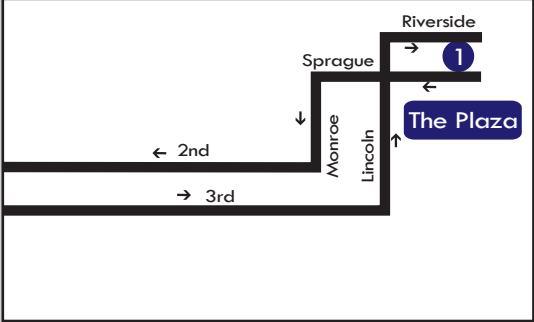

61 Highway 2

◆ Intersects route indicated

Time Points on next page

61 Highway 2 From Downtown Weekday

Zone	1	2	3	4	5	6	7	8	9	10
	---	---	---	---	---	---	---	---	---	---
9	a6:20	6:29	---	6:37	6:39	---	6:45	6:50	6:53	6:59
9	b6:50	6:59	---	---	---	7:09	7:15	7:20	7:23	7:29
9	c7:20	7:29	---	7:37	7:39	---	7:45	7:50	---	---
9	d7:50	7:59	---	---	---	8:09	8:15	8:20	---	---
9	a8:20	8:29	---	8:37	8:39	---	8:45	8:50	8:53	8:59
9	d8:50	8:59	---	---	---	9:09	9:15	9:20	---	---
9	e9:20	9:29	---	---	9:37	---	9:43	9:48	9:51	9:57
9	d9:50	9:59	---	---	---	10:09	10:15	10:20	---	---
9	e10:20	10:29	---	10:37	---	---	10:43	10:48	10:51	10:57
9	d10:50	10:59	---	---	11:09	11:15	11:20	---	---	---
9	e11:20	11:29	---	---	11:37	---	11:43	11:48	11:51	11:57
9	d11:50	11:59	---	---	12:09	12:15	12:20	---	---	---
9	f12:20	12:29	---	12:37	---	12:43	12:48	---	---	---
9	b12:50	12:59	---	---	1:09	1:15	1:20	1:23	1:29	---
9	f1:20	1:29	---	---	1:37	---	1:43	1:48	---	---
9	b1:50	1:59	---	---	2:09	2:15	2:20	2:23	2:29	---
9	f2:20	2:29	---	2:37	---	2:43	2:48	---	---	---
9	b2:50	2:59	---	---	3:09	3:15	3:20	3:23	3:29	---
9	f3:20	3:29	---	3:37	---	3:43	3:48	---	---	---
9	b3:50	3:59	---	---	4:09	4:15	4:20	4:23	4:29	---
9	f4:20	4:29	---	4:37	---	4:43	4:48	---	---	---
9	b4:50	4:59	---	---	5:09	5:15	5:20	5:23	5:29	---
9	f5:20	5:29	---	5:37	---	5:43	5:48	---	---	---
9	d5:50	5:59	---	---	6:09	6:15	6:20	---	---	---
9	g6:22	6:31	6:39	---	6:47	6:54	7:00	7:06	---	---
9	g7:22	7:31	7:39	---	7:47	7:54	8:00	8:06	---	---
9	g8:22	8:31	8:39	---	8:47	8:54	9:00	9:06	---	---
9	g9:22	9:31	9:39	---	9:47	9:54	10:00	10:06	---	---