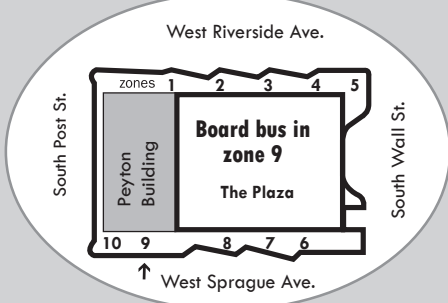

61 Highway 2

◆ Intersects route indicated

Time Points on next page

61 Highway 2 From Downtown Weekday

Zone	1	2	3	4	5	6	7	8	9	10
	---	---	---	---	---	---	---	---	---	---
9	a6:20	6:29	---	6:37	6:39	---	6:45	6:50	6:53	6:59
9	b6:50	6:59	---	---	---	7:09	7:15	7:20	7:23	7:29
9	c7:20	7:29	---	7:37	7:39	---	7:45	7:50	---	---
9	d7:50	7:59	---	---	---	8:09	8:15	8:20	---	---
9	a8:20	8:29	---	8:37	8:39	---	8:45	8:50	8:53	8:59
9	d8:50	8:59	---	---	---	9:09	9:15	9:20	---	---
9	e9:20	9:29	---	---	9:37	---	9:43	9:48	9:51	9:57
9	d9:50	9:59	---	---	---	10:09	10:15	10:20	---	---
9	e10:20	10:29	---	10:37	---	---	10:43	10:48	10:51	10:57
9	d10:50	10:59	---	---	11:09	11:15	11:20	---	---	---
9	e11:20	11:29	---	---	11:37	---	11:43	11:48	11:51	11:57
9	d11:50	11:59	---	---	12:09	12:15	12:20	---	---	---
9	f12:20	12:29	---	12:37	---	12:43	12:48	---	---	---
9	b12:50	12:59	---	---	1:09	1:15	1:20	1:23	1:29	---
9	f1:20	1:29	---	---	1:37	---	1:43	1:48	---	---
9	b1:50	1:59	---	---	2:09	2:15	2:20	2:23	2:29	---
9	f2:20	2:29	---	2:37	---	2:43	2:48	---	---	---
9	b2:50	2:59	---	---	3:09	3:15	3:20	3:23	3:29	---
9	f3:20	3:29	---	3:37	---	3:43	3:48	---	---	---
9	b3:50	3:59	---	---	4:09	4:15	4:20	4:23	4:29	---
9	f4:20	4:29	---	4:37	---	4:43	4:48	---	---	---
9	b4:50	4:59	---	---	5:09	5:15	5:20	5:23	5:29	---
9	f5:20	5:29	---	5:37	---	5:43	5:48	---	---	---
9	d5:50	5:59	---	---	6:09	6:15	6:20	---	---	---
9	g6:22	6:31	6:39	---	6:47	6:54	7:00	7:06	---	---
9	g7:22	7:31	7:39	---	7:47	7:54	8:00	8:06	---	---
9	g8:22	8:31	8:39	---	8:47	8:54	9:00	9:06	---	---
9	g9:22	9:31	9:39	---	9:47	9:54	10:00	10:06	---	---